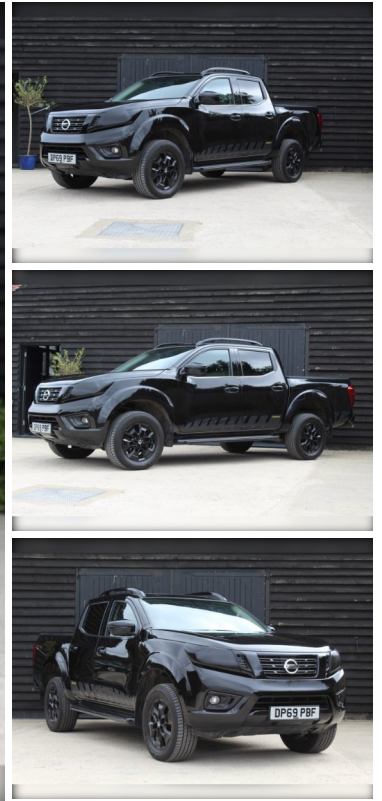

2019(69) Nissan Navara 2.3DCI 190PS N-GUARD  
DOUBLE...

SOLD

**Engine:** Diesel  
**Body:** Pick-up  
**Gearbox:** Automatic  
**Capacity:** 2299cc  
**Colour:** Black  
**Mileage:** 19,800  
**CO<sup>2</sup>:** 194g/km  
**MPG:** 30.4mpg  
**Top Speed:** 112mph  
**BHP:** 187bhp  
**Insurance Grp:** 41E

**SVC Specialist Vehicles**

Allesley Farm  
 Farleigh Road  
 Warlingham  
 Surrey, CR6 9PE

FULL SERVICE HISTORY	ALLOY WHEELS
SATELLITE NAVIGATION	AIR CONDITIONING
CLIMATE CONTROL	CRUISE CONTROL
ELECTRICALLY ADJUSTABLE DRIVERS SEAT	HEATED SEATS
360 CAMERA	SUNROOF
PARKING CAMERA	FRONT VIEW CAMERA
REAR PARKING SENSOR	FRONT PARKING SENSOR
HALF LEATHER	PRIVACY GLASS
BLUETOOTH	DAB RADIO
ELECTRIC MIRRORS	ELECTRIC WINDOWS
IPOD CONNECTIVITY	POWERED FOLDING MIRRORS
3-PERSON REAR SEAT	TONNEAU COVER
QUICK-CLEAR SCREEN	MULTI-FUNCTION STEERING WHEEL
KEYLESS ENTRY	MULTIPLE AIRBAGS
START/STOP TECH	REMOTE CENTRAL LOCKING
EURO 6	SIDE STEPS
	ULEZ COMPLIANT

Alloy Wheels - Navigation System - Cruise Control - Sunroof - 360 Camera - Heated Front Seats - - SVC Specialist Vehicles are pleased to present this blacked out 2019/69 Nissan Navara 2.3 dCi N-Guard Double Cab Pickup Auto 4WD with 19,800 Miles and 2 Owners from New and Full Service History. - - With Services at 8,285 Miles in January 2021 and at 15,067 Miles in January 2022. This vehicle is in